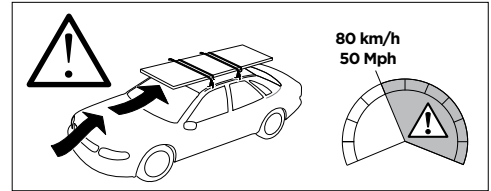

ISO 11154-E