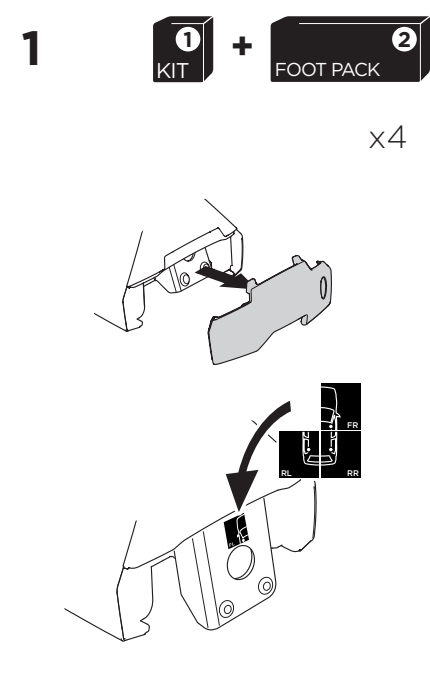

1

Kit 5115

FORD Mondeo, 5-dr Estate, 07-14*

*Without roof railing

ISO 11154-E

THULE WingBar Evo	THULE WingBar Edge	THULE WingBar	THULE SquareBar	Evo X (scale)	Edge X (scale)
FORD Mondeo, 5-dr Estate, 07-14*				41,5	N
THULE ProBar	THULE SlideBar				X (mm/inch)
FORD Mondeo, 5-dr Estate, 07-14*				1066 mm / 42"	

THULE WingBar Evo	THULE WingBar Edge	THULE WingBar	THULE SquareBar	Evo Y (scale)	Edge Y (scale)
FORD Mondeo, 5-dr Estate, 07-14*				35,5	H
THULE ProBar	THULE SlideBar				Y (mm/inch)
FORD Mondeo, 5-dr Estate, 07-14*				1006 mm / 39 5/8"	

	W (mm/inch)	Z (mm/inch)
FORD Mondeo, 5-dr Estate, 07-14*	815 mm / 32 1/8"	270 mm / 10 5/8"