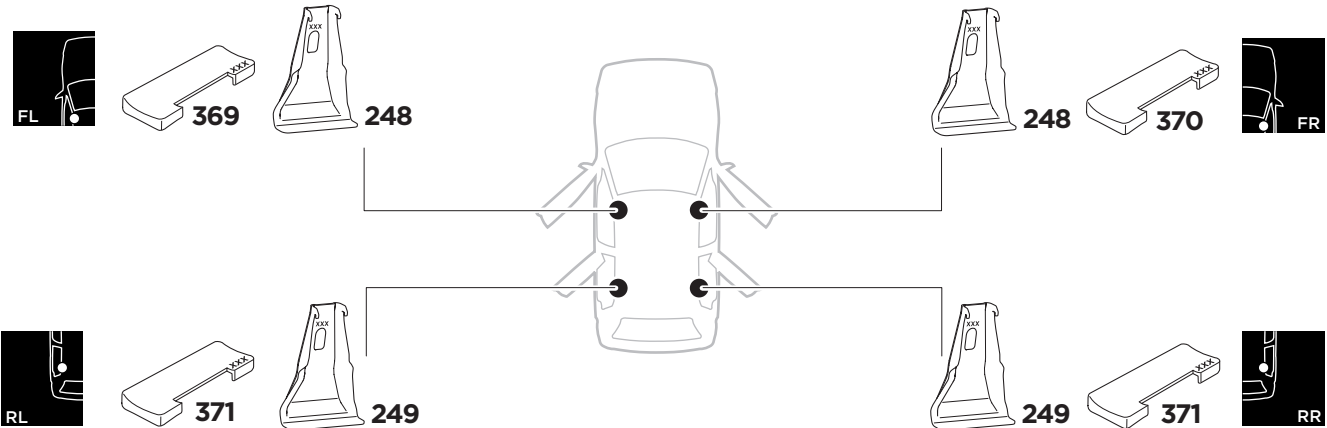

1

Kit 5115

FORD Mondeo, 5-dr Estate, 07-14*

*Without roof railing

ISO 11154-E

THULE WingBar Evo	THULE WingBar Edge	THULE WingBar	THULE SquareBar	Evo X (scale)	Edge X (scale)
FORD Mondeo, 5-dr Estate, 07-14*				41,5	N
THULE ProBar	THULE SlideBar				X (mm/inch)
FORD Mondeo, 5-dr Estate, 07-14*				1066 mm / 42"	

THULE WingBar Evo	THULE WingBar Edge	THULE WingBar	THULE SquareBar	Evo Y (scale)	Edge Y (scale)
FORD Mondeo, 5-dr Estate, 07-14*				35,5	H
THULE ProBar	THULE SlideBar				Y (mm/inch)
FORD Mondeo, 5-dr Estate, 07-14*				1006 mm / 39 5/8"	

	W (mm/inch)	Z (mm/inch)
FORD Mondeo, 5-dr Estate, 07-14*	815 mm / 32 1/8"	270 mm / 10 5/8"