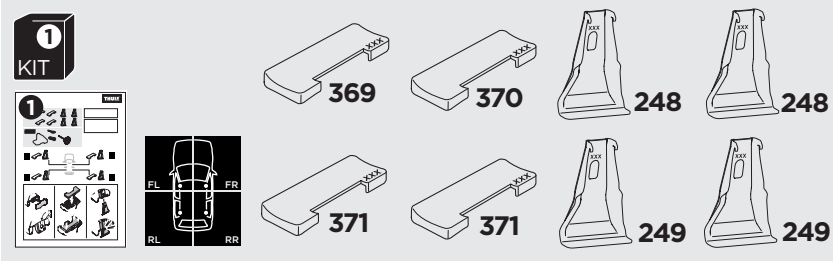

1

Kit 5115

FORD Mondeo, 5-dr Estate, 07-14*

*Without roof railing

ISO 11154-E

THULE WingBar Evo	THULE WingBar Edge	THULE WingBar	THULE SquareBar	Evo X (scale)	Edge X (scale)
FORD Mondeo, 5-dr Estate, 07-14*				41,5	N
THULE ProBar	THULE SlideBar				X (mm/inch)
FORD Mondeo, 5-dr Estate, 07-14*				1066 mm / 42"	

THULE WingBar Evo	THULE WingBar Edge	THULE WingBar	THULE SquareBar	Evo Y (scale)	Edge Y (scale)
FORD Mondeo, 5-dr Estate, 07-14*				35,5	H
THULE ProBar	THULE SlideBar				Y (mm/inch)
FORD Mondeo, 5-dr Estate, 07-14*				1006 mm / 39 5/8"	

	W (mm/inch)	Z (mm/inch)
FORD Mondeo, 5-dr Estate, 07-14*	815 mm / 32 1/8"	270 mm / 10 5/8"