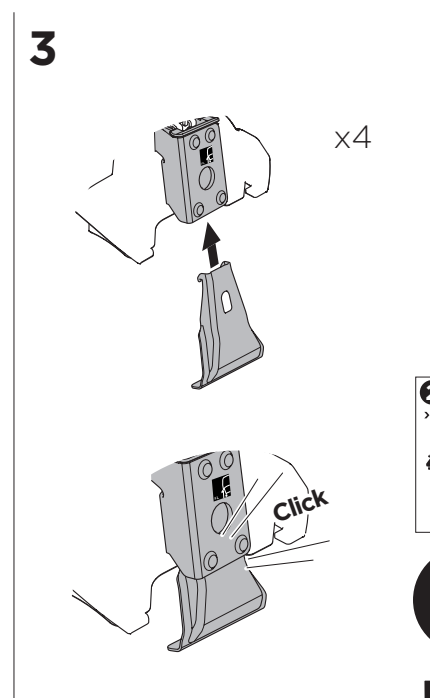

1

Kit 5115

FORD Mondeo, 5-dr Estate, 07-14*

*Without roof railing

ISO 11154-E

THULE WingBar Evo	THULE WingBar Edge	THULE WingBar	THULE SquareBar	Evo X (scale)	Edge X (scale)
FORD Mondeo, 5-dr Estate, 07-14*				41,5	N
THULE ProBar	THULE SlideBar				X (mm/inch)
FORD Mondeo, 5-dr Estate, 07-14*				1066 mm / 42"	

THULE WingBar Evo	THULE WingBar Edge	THULE WingBar	THULE SquareBar	Evo Y (scale)	Edge Y (scale)
FORD Mondeo, 5-dr Estate, 07-14*				35,5	H
THULE ProBar	THULE SlideBar				Y (mm/inch)
FORD Mondeo, 5-dr Estate, 07-14*				1006 mm / 39 5/8"	

	W (mm/inch)	Z (mm/inch)
FORD Mondeo, 5-dr Estate, 07-14*	815 mm / 32 1/8"	270 mm / 10 5/8"