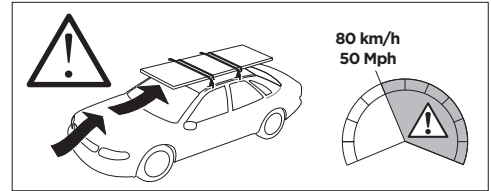

1

Kit 5115

FORD Mondeo, 5-dr Estate, 07-14*

*Without roof railing

ISO 11154-E