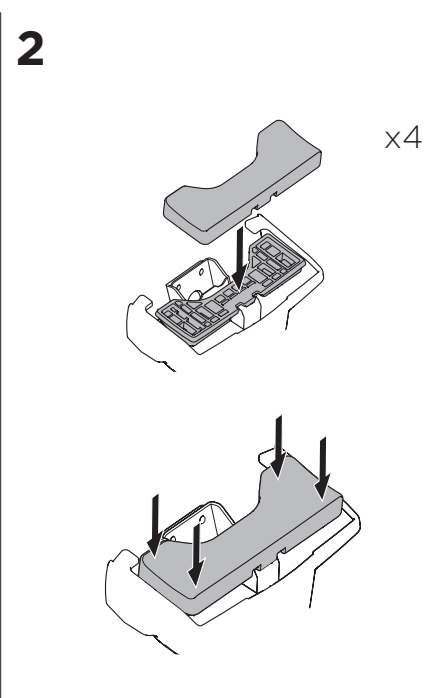

1

Kit 5115

FORD Mondeo, 5-dr Estate, 07-14*

*Without roof railing

ISO 11154-E

THULE WingBar Evo	THULE WingBar Edge	THULE WingBar	THULE SquareBar	Evo X (scale)	Edge X (scale)
FORD Mondeo, 5-dr Estate, 07-14*				41,5	N
THULE ProBar	THULE SlideBar				X (mm/inch)
FORD Mondeo, 5-dr Estate, 07-14*				1066 mm / 42"	

THULE WingBar Evo	THULE WingBar Edge	THULE WingBar	THULE SquareBar	Evo Y (scale)	Edge Y (scale)
FORD Mondeo, 5-dr Estate, 07-14*				35,5	H
THULE ProBar	THULE SlideBar				Y (mm/inch)
FORD Mondeo, 5-dr Estate, 07-14*				1006 mm / 39 5/8"	

	W (mm/inch)	Z (mm/inch)
FORD Mondeo, 5-dr Estate, 07-14*	815 mm / 32 1/8"	270 mm / 10 5/8"