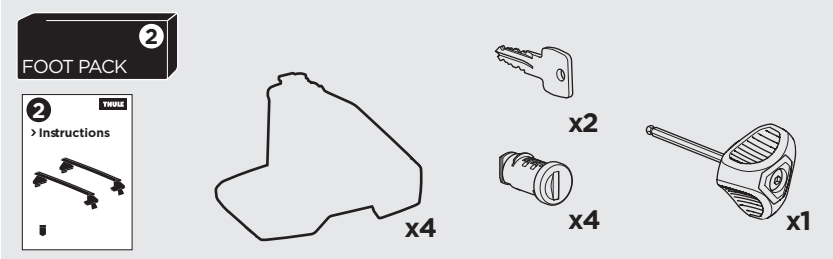

1

Kit 5115

FORD Mondeo, 5-dr Estate, 07-14*

*Without roof railing

ISO 11154-E

THULE WingBar Evo	THULE WingBar Edge	THULE WingBar	THULE SquareBar	Evo X (scale)	Edge X (scale)
FORD Mondeo, 5-dr Estate, 07-14*				41,5	N
THULE ProBar	THULE SlideBar				X (mm/inch)
FORD Mondeo, 5-dr Estate, 07-14*				1066 mm / 42"	

THULE WingBar Evo	THULE WingBar Edge	THULE WingBar	THULE SquareBar	Evo Y (scale)	Edge Y (scale)
FORD Mondeo, 5-dr Estate, 07-14*				35,5	H
THULE ProBar	THULE SlideBar				Y (mm/inch)
FORD Mondeo, 5-dr Estate, 07-14*				1006 mm / 39 5/8"	

	W (mm/inch)	Z (mm/inch)
FORD Mondeo, 5-dr Estate, 07-14*	815 mm / 32 1/8"	270 mm / 10 5/8"