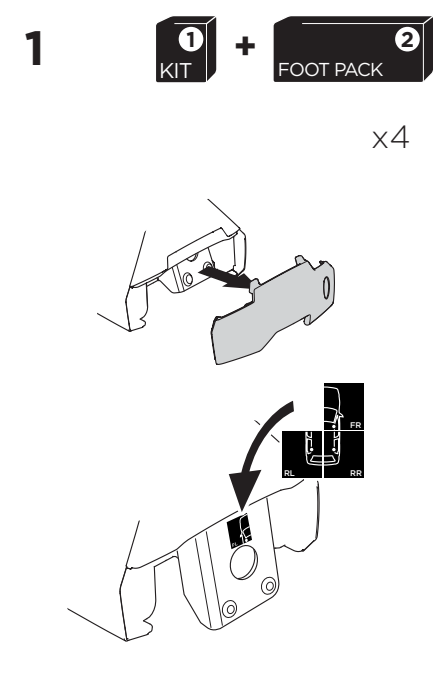

1

Kit 5114

AUDI A5 Sportback, 5-dr Hatchback, 09-16

ISO 11154-E

THULE WingBar Evo	THULE WingBar Edge	THULE WingBar	THULE SquareBar	Evo X (scale)	Edge X (scale)
AUDI A5 Sportback, 5-dr Hatchback, 09-16				42,5	L

THULE ProBar	THULE SlideBar	X (mm/inch)		
AUDI A5 Sportback, 5-dr Hatchback, 09-16		1076 mm / 42 3/8"		

THULE WingBar Evo	THULE WingBar Edge	THULE WingBar	THULE SquareBar	Evo Y (scale)	Edge Y (scale)
AUDI A5 Sportback, 5-dr Hatchback, 09-16				39,5	R

THULE ProBar	THULE SlideBar	Y (mm/inch)		
AUDI A5 Sportback, 5-dr Hatchback, 09-16		1046 mm / 41 1/8"		

	W (mm/inch)	Z (mm/inch)
AUDI A5 Sportback, 5-dr Hatchback, 09-16	710 mm / 28"	125 mm / 4 7/8"

i