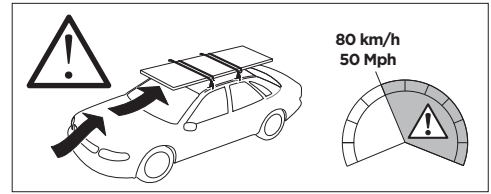

1

Kit 5114

AUDI A5 Sportback, 5-dr Hatchback, 09-16

ISO 11154-E