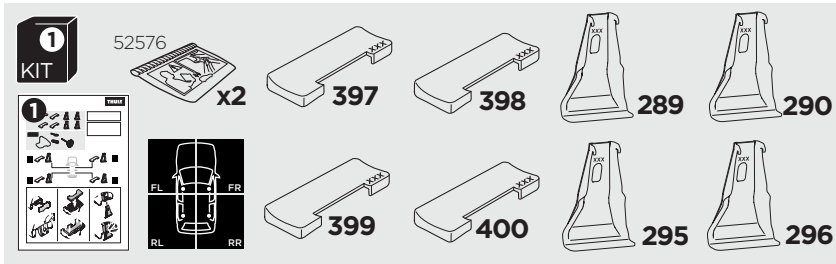

1

Kit 5114

AUDI A5 Sportback, 5-dr Hatchback, 09-16

ISO 11154-E

THULE WingBar Evo	THULE WingBar Edge	THULE WingBar	THULE SquareBar	Evo X (scale)	Edge X (scale)
AUDI A5 Sportback, 5-dr Hatchback, 09-16				42,5	L

THULE ProBar	THULE SlideBar	X (mm/inch)		
AUDI A5 Sportback, 5-dr Hatchback, 09-16		1076 mm / 42 3/8"		

THULE WingBar Evo	THULE WingBar Edge	THULE WingBar	THULE SquareBar	Evo Y (scale)	Edge Y (scale)
AUDI A5 Sportback, 5-dr Hatchback, 09-16				39,5	R

THULE ProBar	THULE SlideBar	Y (mm/inch)		
AUDI A5 Sportback, 5-dr Hatchback, 09-16		1046 mm / 41 1/8"		

	W (mm/inch)	Z (mm/inch)
AUDI A5 Sportback, 5-dr Hatchback, 09-16	710 mm / 28"	125 mm / 4 7/8"

i