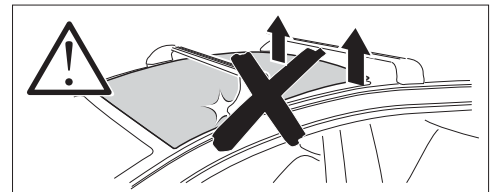

1

Kit 5114

AUDI A5 Sportback, 5-dr Hatchback, 09-16

ISO 11154-E