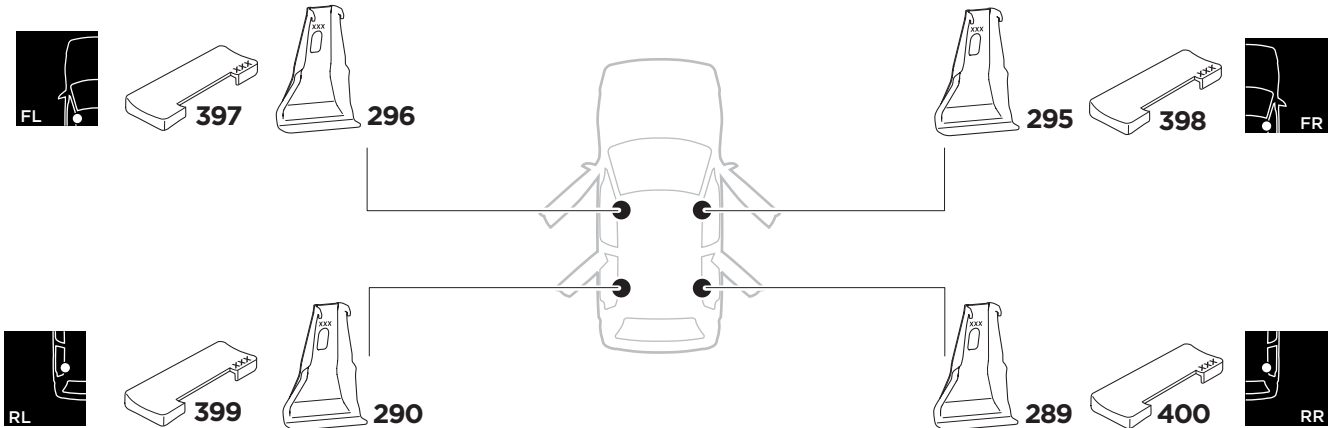

1

Kit 5114

AUDI A5 Sportback, 5-dr Hatchback, 09-16

ISO 11154-E

THULE WingBar Evo	THULE WingBar Edge	THULE WingBar	THULE SquareBar	Evo X (scale)	Edge X (scale)
AUDI A5 Sportback, 5-dr Hatchback, 09-16				42,5	L

THULE ProBar	THULE SlideBar	X (mm/inch)		
AUDI A5 Sportback, 5-dr Hatchback, 09-16		1076 mm / 42 3/8"		

THULE WingBar Evo	THULE WingBar Edge	THULE WingBar	THULE SquareBar	Evo Y (scale)	Edge Y (scale)
AUDI A5 Sportback, 5-dr Hatchback, 09-16				39,5	R

THULE ProBar	THULE SlideBar	Y (mm/inch)		
AUDI A5 Sportback, 5-dr Hatchback, 09-16		1046 mm / 41 1/8"		

	W (mm/inch)	Z (mm/inch)
AUDI A5 Sportback, 5-dr Hatchback, 09-16	710 mm / 28"	125 mm / 4 7/8"

i