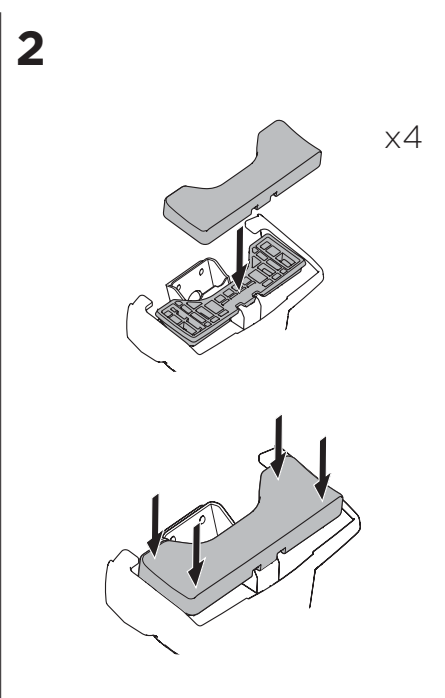

1

Kit 5114

AUDI A5 Sportback, 5-dr Hatchback, 09-16

ISO 11154-E

THULE WingBar Evo	THULE WingBar Edge	THULE WingBar	THULE SquareBar	Evo X (scale)	Edge X (scale)
AUDI A5 Sportback, 5-dr Hatchback, 09-16				42,5	L

THULE ProBar	THULE SlideBar	X (mm/inch)		
AUDI A5 Sportback, 5-dr Hatchback, 09-16		1076 mm / 42 3/8"		

THULE WingBar Evo	THULE WingBar Edge	THULE WingBar	THULE SquareBar	Evo Y (scale)	Edge Y (scale)
AUDI A5 Sportback, 5-dr Hatchback, 09-16				39,5	R

THULE ProBar	THULE SlideBar	Y (mm/inch)		
AUDI A5 Sportback, 5-dr Hatchback, 09-16		1046 mm / 41 1/8"		

	W (mm/inch)	Z (mm/inch)
AUDI A5 Sportback, 5-dr Hatchback, 09-16	710 mm / 28"	125 mm / 4 7/8"

i