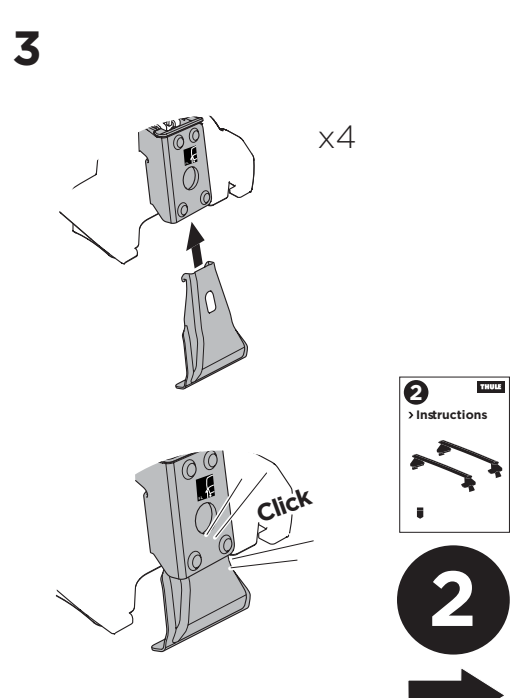

1

Kit 5114

AUDI A5 Sportback, 5-dr Hatchback, 09-16

ISO 11154-E