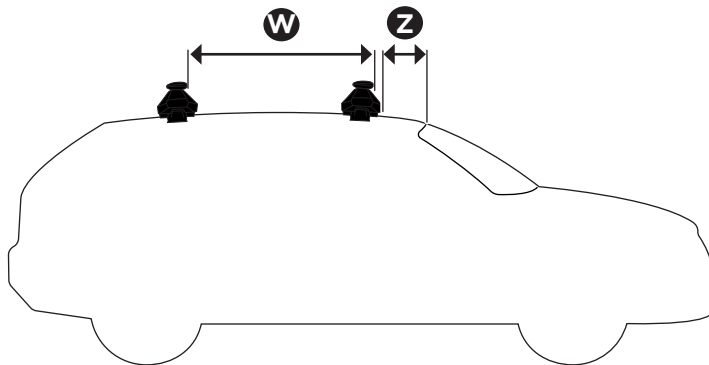

1

Kit 5114

AUDI A5 Sportback, 5-dr Hatchback, 09-16

ISO 11154-E

THULE WingBar Evo	THULE WingBar Edge	THULE WingBar	THULE SquareBar	Evo X (scale)	Edge X (scale)
AUDI A5 Sportback, 5-dr Hatchback, 09-16				42,5	L

THULE ProBar	THULE SlideBar	X (mm/inch)		
AUDI A5 Sportback, 5-dr Hatchback, 09-16		1076 mm / 42 3/8"		

THULE WingBar Evo	THULE WingBar Edge	THULE WingBar	THULE SquareBar	Evo Y (scale)	Edge Y (scale)
AUDI A5 Sportback, 5-dr Hatchback, 09-16				39,5	R

THULE ProBar	THULE SlideBar	Y (mm/inch)		
AUDI A5 Sportback, 5-dr Hatchback, 09-16		1046 mm / 41 1/8"		

	W (mm/inch)	Z (mm/inch)
AUDI A5 Sportback, 5-dr Hatchback, 09-16	710 mm / 28"	125 mm / 4 7/8"

i