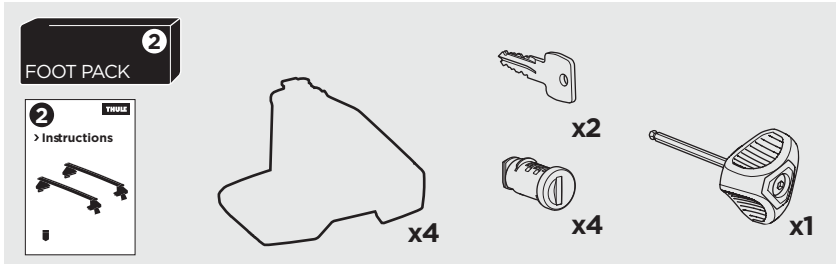

1

Kit 5114

AUDI A5 Sportback, 5-dr Hatchback, 09-16

ISO 11154-E

THULE WingBar Evo	THULE WingBar Edge	THULE WingBar	THULE SquareBar	Evo X (scale)	Edge X (scale)
AUDI A5 Sportback, 5-dr Hatchback, 09-16				42,5	L

THULE ProBar	THULE SlideBar	X (mm/inch)		
AUDI A5 Sportback, 5-dr Hatchback, 09-16		1076 mm / 42 3/8"		

THULE WingBar Evo	THULE WingBar Edge	THULE WingBar	THULE SquareBar	Evo Y (scale)	Edge Y (scale)
AUDI A5 Sportback, 5-dr Hatchback, 09-16				39,5	R

THULE ProBar	THULE SlideBar	Y (mm/inch)		
AUDI A5 Sportback, 5-dr Hatchback, 09-16		1046 mm / 41 1/8"		

	W (mm/inch)	Z (mm/inch)
AUDI A5 Sportback, 5-dr Hatchback, 09-16	710 mm / 28"	125 mm / 4 7/8"

i