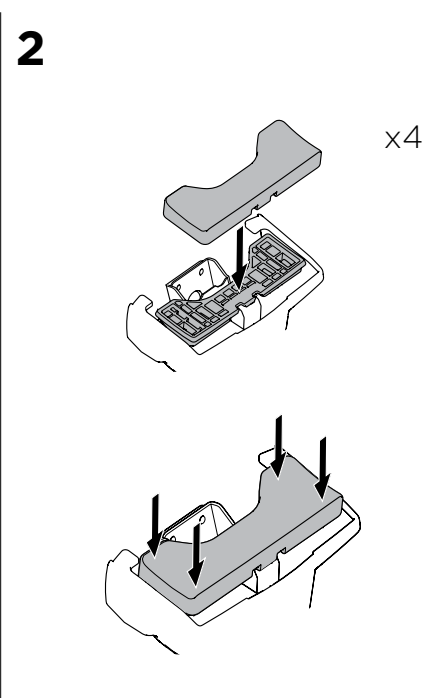

## Kit 5112

HYUNDAI i30, 5-dr Hatchback, 17- (with glassroof)

HYUNDAI i30 Fastback, 5-dr Hatchback, 18- (with glassroof)

ISO 11154-E

THULE WingBar Evo	THULE WingBar Edge	THULE WingBar	THULE SquareBar	Evo X (scale)	Edge X (scale)
HYUNDAI i30, 5-dr Hatchback, 17- (with glassroof)				40	Q
HYUNDAI i30 Fastback, 5-dr Hatchback, 18- (with glassroof)				45	G

THULE ProBar	THULE SlideBar	X (mm/inch)
HYUNDAI i30, 5-dr Hatchback, 17- (with glassroof)		1051 mm / 41 <sup>3</sup> / <sub>8</sub> "
HYUNDAI i30 Fastback, 5-dr Hatchback, 18- (with glassroof)		1101 mm / 43 <sup>3</sup> / <sub>8</sub> "

THULE ProBar	THULE SlideBar	Y (mm/inch)
HYUNDAI i30, 5-dr Hatchback, 17- (with glassroof)		1016 mm / 40"
HYUNDAI i30 Fastback, 5-dr Hatchback, 18- (with glassroof)		1051 mm / 41 <sup>3</sup> / <sub>8</sub> "

	W (mm/inch)	Z (mm/inch)
HYUNDAI i30, 5-dr Hatchback, 17- (with glassroof)	710 mm / 28"	200 mm / 7 <sup>7</sup> / <sub>8</sub> "
HYUNDAI i30 Fastback, 5-dr Hatchback, 18- (with glassroof)	600 mm / 23 <sup>5</sup> / <sub>8</sub> "	225 mm / 8 <sup>7</sup> / <sub>8</sub> "