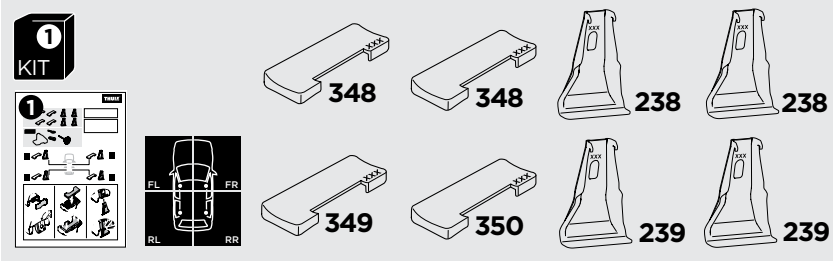

## Kit 5112

HYUNDAI i30, 5-dr Hatchback, 17- (with glassroof)

HYUNDAI i30 Fastback, 5-dr Hatchback, 18- (with glassroof)

ISO 11154-E

THULE WingBar Evo	THULE WingBar Edge	THULE WingBar	THULE SquareBar	Evo X (scale)	Edge X (scale)
HYUNDAI i30, 5-dr Hatchback, 17- (with glassroof)				40	Q
HYUNDAI i30 Fastback, 5-dr Hatchback, 18- (with glassroof)				45	G

THULE ProBar	THULE SlideBar	X (mm/inch)
HYUNDAI i30, 5-dr Hatchback, 17- (with glassroof)		1051 mm / 41 <sup>3</sup> / <sub>8</sub> "
HYUNDAI i30 Fastback, 5-dr Hatchback, 18- (with glassroof)		1101 mm / 43 <sup>3</sup> / <sub>8</sub> "

THULE ProBar	THULE SlideBar	Y (mm/inch)
HYUNDAI i30, 5-dr Hatchback, 17- (with glassroof)		1016 mm / 40"
HYUNDAI i30 Fastback, 5-dr Hatchback, 18- (with glassroof)		1051 mm / 41 <sup>3</sup> / <sub>8</sub> "

	W (mm/inch)	Z (mm/inch)
HYUNDAI i30, 5-dr Hatchback, 17- (with glassroof)	710 mm / 28"	200 mm / 7 <sup>7</sup> / <sub>8</sub> "
HYUNDAI i30 Fastback, 5-dr Hatchback, 18- (with glassroof)	600 mm / 23 <sup>5</sup> / <sub>8</sub> "	225 mm / 8 <sup>7</sup> / <sub>8</sub> "