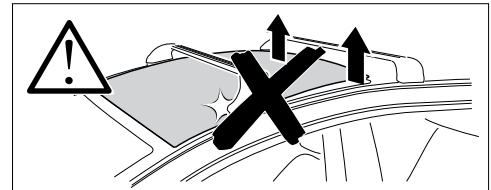

1

Kit 5112

HYUNDAI i30, 5-dr Hatchback, 17- (with glassroof)

HYUNDAI i30 Fastback, 5-dr Hatchback, 18- (with glassroof)

ISO 11154-E