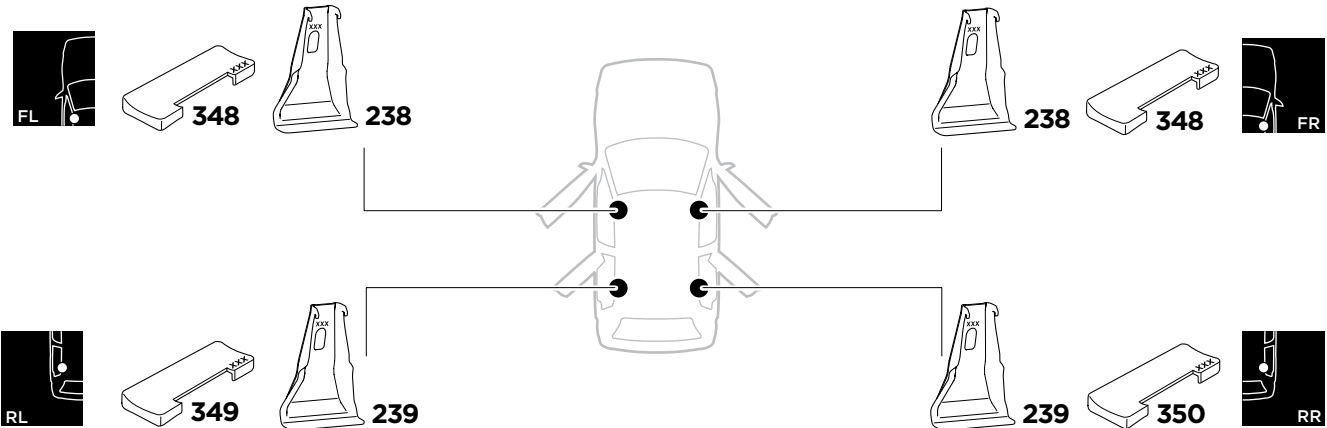

## Kit 5112

HYUNDAI i30, 5-dr Hatchback, 17- (with glassroof)

HYUNDAI i30 Fastback, 5-dr Hatchback, 18- (with glassroof)

ISO 11154-E

THULE WingBar Evo	THULE WingBar Edge	THULE WingBar	THULE SquareBar	Evo X (scale)	Edge X (scale)
HYUNDAI i30, 5-dr Hatchback, 17- (with glassroof)				40	Q
HYUNDAI i30 Fastback, 5-dr Hatchback, 18- (with glassroof)				45	G

THULE ProBar	THULE SlideBar	X (mm/inch)
HYUNDAI i30, 5-dr Hatchback, 17- (with glassroof)		1051 mm / 41 <sup>3</sup> / <sub>8</sub> "
HYUNDAI i30 Fastback, 5-dr Hatchback, 18- (with glassroof)		1101 mm / 43 <sup>3</sup> / <sub>8</sub> "

THULE ProBar	THULE SlideBar	Y (mm/inch)
HYUNDAI i30, 5-dr Hatchback, 17- (with glassroof)		1016 mm / 40"
HYUNDAI i30 Fastback, 5-dr Hatchback, 18- (with glassroof)		1051 mm / 41 <sup>3</sup> / <sub>8</sub> "

	W (mm/inch)	Z (mm/inch)
HYUNDAI i30, 5-dr Hatchback, 17- (with glassroof)	710 mm / 28"	200 mm / 7 <sup>7</sup> / <sub>8</sub> "
HYUNDAI i30 Fastback, 5-dr Hatchback, 18- (with glassroof)	600 mm / 23 <sup>5</sup> / <sub>8</sub> "	225 mm / 8 <sup>7</sup> / <sub>8</sub> "