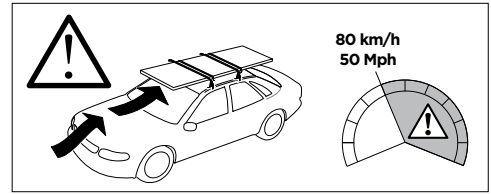

1

Kit 5112

HYUNDAI i30, 5-dr Hatchback, 17- (with glassroof)

HYUNDAI i30 Fastback, 5-dr Hatchback, 18- (with glassroof)

ISO 11154-E