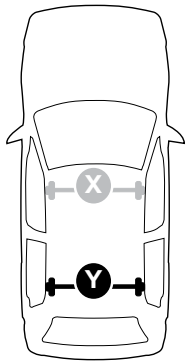

## Kit 5112

HYUNDAI i30, 5-dr Hatchback, 17- (with glassroof)

HYUNDAI i30 Fastback, 5-dr Hatchback, 18- (with glassroof)

ISO 11154-E

THULE WingBar Evo	THULE WingBar Edge	THULE WingBar	THULE SquareBar	Evo X (scale)	Edge X (scale)
HYUNDAI i30, 5-dr Hatchback, 17- (with glassroof)				40	Q
HYUNDAI i30 Fastback, 5-dr Hatchback, 18- (with glassroof)				45	G

THULE ProBar	THULE SlideBar	X (mm/inch)
HYUNDAI i30, 5-dr Hatchback, 17- (with glassroof)		1051 mm / 41 <sup>3</sup> / <sub>8</sub> "
HYUNDAI i30 Fastback, 5-dr Hatchback, 18- (with glassroof)		1101 mm / 43 <sup>3</sup> / <sub>8</sub> "