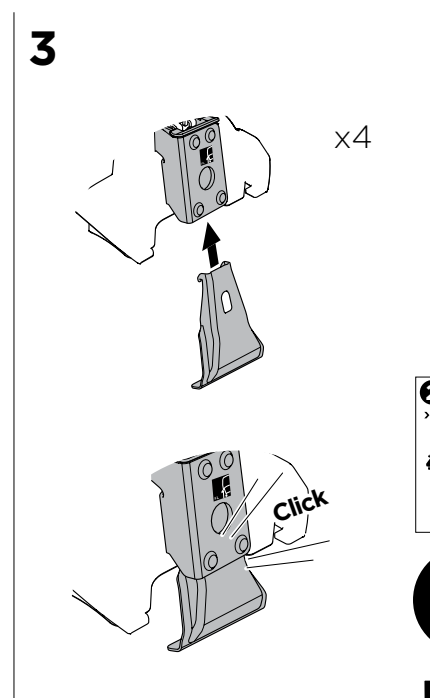

1

Kit 5112

HYUNDAI i30, 5-dr Hatchback, 17- (with glassroof)

HYUNDAI i30 Fastback, 5-dr Hatchback, 18- (with glassroof)

ISO 11154-E