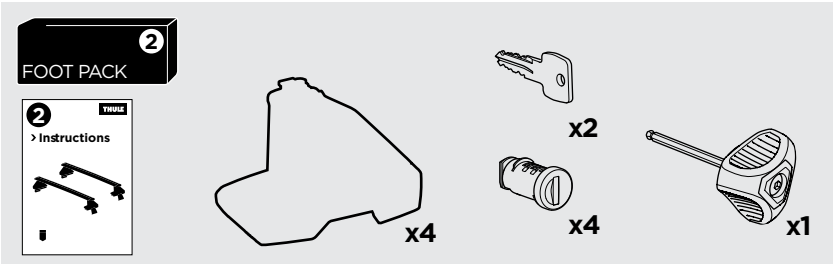

## Kit 5112

HYUNDAI i30, 5-dr Hatchback, 17- (with glassroof)

HYUNDAI i30 Fastback, 5-dr Hatchback, 18- (with glassroof)

ISO 11154-E

THULE WingBar Evo	THULE WingBar Edge	THULE WingBar	THULE SquareBar	Evo X (scale)	Edge X (scale)
HYUNDAI i30, 5-dr Hatchback, 17- (with glassroof)				40	Q
HYUNDAI i30 Fastback, 5-dr Hatchback, 18- (with glassroof)				45	G

THULE ProBar	THULE SlideBar	X (mm/inch)
HYUNDAI i30, 5-dr Hatchback, 17- (with glassroof)		1051 mm / 41 <sup>3</sup> / <sub>8</sub> "
HYUNDAI i30 Fastback, 5-dr Hatchback, 18- (with glassroof)		1101 mm / 43 <sup>3</sup> / <sub>8</sub> "

THULE ProBar	THULE SlideBar	Y (mm/inch)
HYUNDAI i30, 5-dr Hatchback, 17- (with glassroof)		1016 mm / 40"
HYUNDAI i30 Fastback, 5-dr Hatchback, 18- (with glassroof)		1051 mm / 41 <sup>3</sup> / <sub>8</sub> "

	W (mm/inch)	Z (mm/inch)
HYUNDAI i30, 5-dr Hatchback, 17- (with glassroof)	710 mm / 28"	200 mm / 7 <sup>7</sup> / <sub>8</sub> "
HYUNDAI i30 Fastback, 5-dr Hatchback, 18- (with glassroof)	600 mm / 23 <sup>5</sup> / <sub>8</sub> "	225 mm / 8 <sup>7</sup> / <sub>8</sub> "