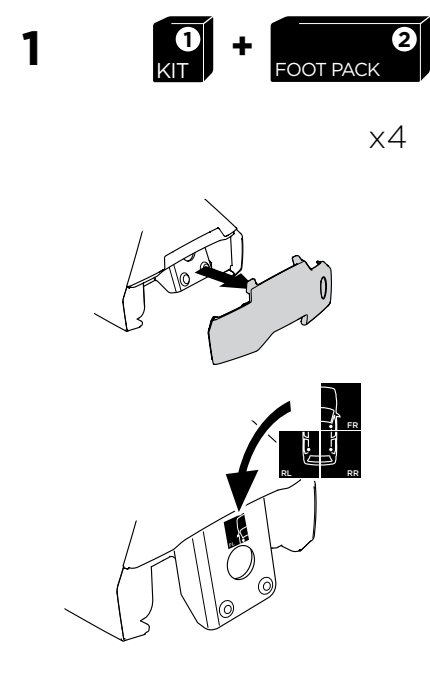

1

Kit 5112

HYUNDAI i30, 5-dr Hatchback, 17- (with glassroof)

HYUNDAI i30 Fastback, 5-dr Hatchback, 18- (with glassroof)

ISO 11154-E