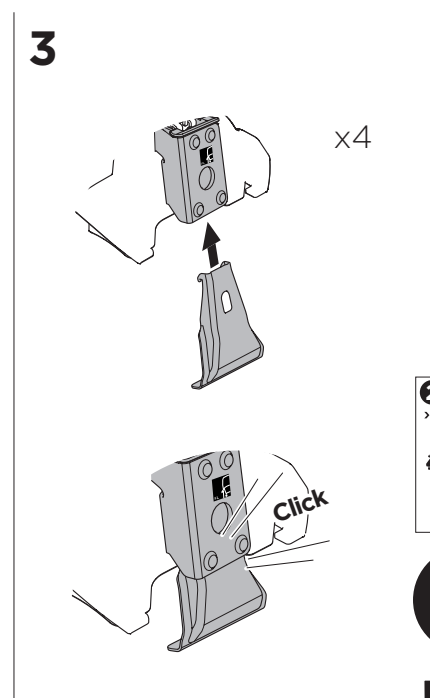

1

Kit 5109

TOYOTA Auris, 5-dr Hatchback, 06-12

TOYOTA Corolla, 5-dr Hatchback, 06-12 (Australia)

ISO 11154-E