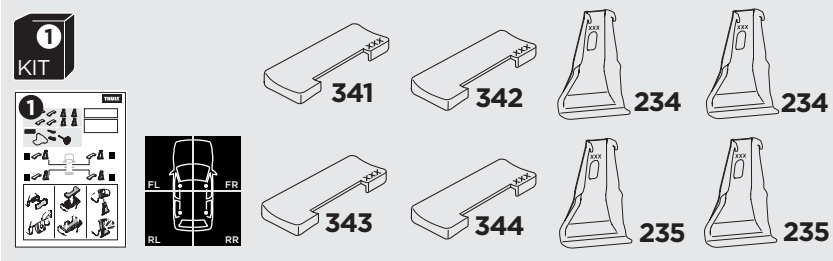

1

Kit 5109

TOYOTA Auris, 5-dr Hatchback, 06-12

TOYOTA Corolla, 5-dr Hatchback, 06-12 (Australia)

ISO 11154-E

THULE WingBar Evo THULE WingBar Edge THULE WingBar THULE SquareBar	Evo X (scale)	Edge X (scale)
TOYOTA Auris , 5-dr Hatchback, 06-12	38	C
TOYOTA Corolla , 5-dr Hatchback, 06-12 (Australia)	38	C

THULE ProBar THULE SlideBar	X (mm/inch)
TOYOTA Auris , 5-dr Hatchback, 06-12	1031 mm / 40 ⁵ / ₈ "
TOYOTA Corolla , 5-dr Hatchback, 06-12 (Australia)	1031 mm / 40 ⁵ / ₈ "

THULE WingBar Evo THULE WingBar Edge THULE WingBar THULE SquareBar	Evo Y (scale)	Edge Y (scale)
TOYOTA Auris , 5-dr Hatchback, 06-12	35,5	H
TOYOTA Corolla , 5-dr Hatchback, 06-12 (Australia)	35,5	H

THULE ProBar THULE SlideBar	Y (mm/inch)
TOYOTA Auris , 5-dr Hatchback, 06-12	1006 mm / 39 ⁵ / ₈ "
TOYOTA Corolla , 5-dr Hatchback, 06-12 (Australia)	1006 mm / 39 ⁵ / ₈ "

	W (mm/inch)	Z (mm/inch)
TOYOTA Auris , 5-dr Hatchback, 06-12	700 mm / 27 ¹ / ₂ "	240 mm / 9 ¹ / ₂ "
TOYOTA Corolla , 5-dr Hatchback, 06-12 (Australia)	700 mm / 27 ¹ / ₂ "	240 mm / 9 ¹ / ₂ "