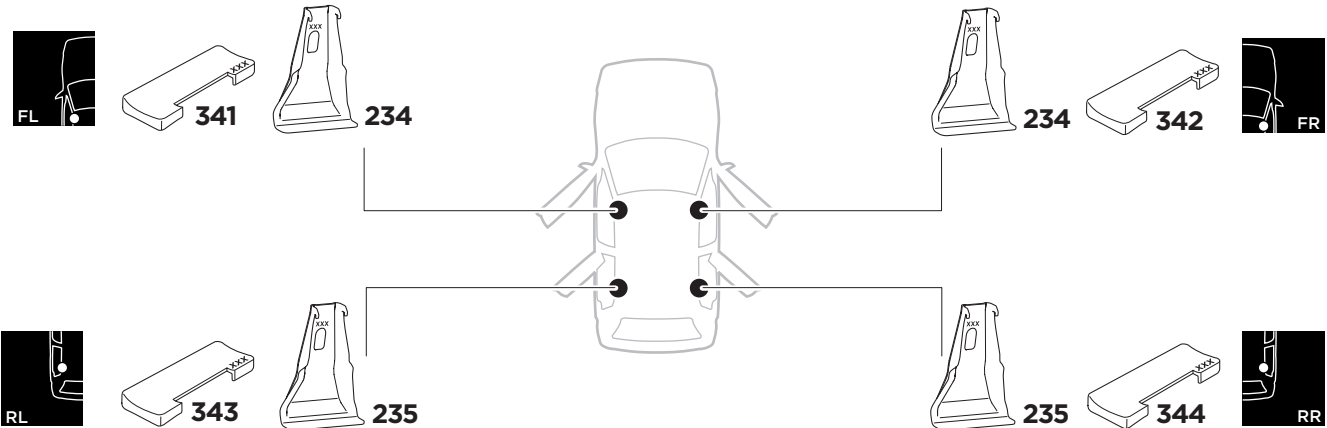

1

Kit 5109

TOYOTA Auris, 5-dr Hatchback, 06-12

TOYOTA Corolla, 5-dr Hatchback, 06-12 (Australia)

ISO 11154-E

THULE WingBar Evo THULE WingBar Edge THULE WingBar THULE SquareBar	Evo X (scale)	Edge X (scale)
TOYOTA Auris , 5-dr Hatchback, 06-12	38	C
TOYOTA Corolla , 5-dr Hatchback, 06-12 (Australia)	38	C

THULE ProBar THULE SlideBar	X (mm/inch)
TOYOTA Auris , 5-dr Hatchback, 06-12	1031 mm / 40 ⁵ / ₈ "
TOYOTA Corolla , 5-dr Hatchback, 06-12 (Australia)	1031 mm / 40 ⁵ / ₈ "

THULE WingBar Evo THULE WingBar Edge THULE WingBar THULE SquareBar	Evo Y (scale)	Edge Y (scale)
TOYOTA Auris , 5-dr Hatchback, 06-12	35,5	H
TOYOTA Corolla , 5-dr Hatchback, 06-12 (Australia)	35,5	H

THULE ProBar THULE SlideBar	Y (mm/inch)
TOYOTA Auris , 5-dr Hatchback, 06-12	1006 mm / 39 ⁵ / ₈ "
TOYOTA Corolla , 5-dr Hatchback, 06-12 (Australia)	1006 mm / 39 ⁵ / ₈ "

	W (mm/inch)	Z (mm/inch)
TOYOTA Auris , 5-dr Hatchback, 06-12	700 mm / 27 ¹ / ₂ "	240 mm / 9 ¹ / ₂ "
TOYOTA Corolla , 5-dr Hatchback, 06-12 (Australia)	700 mm / 27 ¹ / ₂ "	240 mm / 9 ¹ / ₂ "