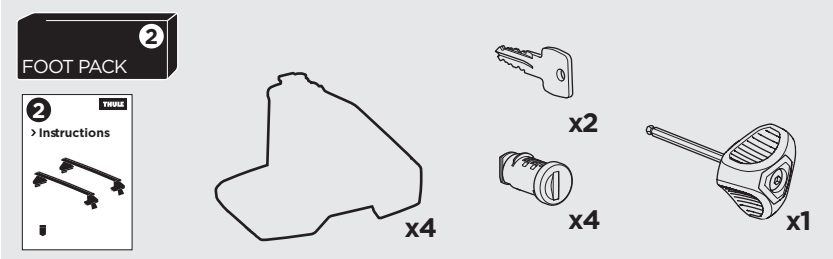

1

Kit 5109

TOYOTA Auris, 5-dr Hatchback, 06-12

TOYOTA Corolla, 5-dr Hatchback, 06-12 (Australia)

ISO 11154-E

THULE WingBar Evo THULE WingBar Edge THULE WingBar THULE SquareBar	Evo X (scale)	Edge X (scale)
TOYOTA Auris , 5-dr Hatchback, 06-12	38	C
TOYOTA Corolla , 5-dr Hatchback, 06-12 (Australia)	38	C

THULE ProBar THULE SlideBar	X (mm/inch)
TOYOTA Auris , 5-dr Hatchback, 06-12	1031 mm / 40 ⁵ / ₈ "
TOYOTA Corolla , 5-dr Hatchback, 06-12 (Australia)	1031 mm / 40 ⁵ / ₈ "

THULE WingBar Evo THULE WingBar Edge THULE WingBar THULE SquareBar	Evo Y (scale)	Edge Y (scale)
TOYOTA Auris , 5-dr Hatchback, 06-12	35,5	H
TOYOTA Corolla , 5-dr Hatchback, 06-12 (Australia)	35,5	H

THULE ProBar THULE SlideBar	Y (mm/inch)
TOYOTA Auris , 5-dr Hatchback, 06-12	1006 mm / 39 ⁵ / ₈ "
TOYOTA Corolla , 5-dr Hatchback, 06-12 (Australia)	1006 mm / 39 ⁵ / ₈ "

	W (mm/inch)	Z (mm/inch)
TOYOTA Auris , 5-dr Hatchback, 06-12	700 mm / 27 ¹ / ₂ "	240 mm / 9 ¹ / ₂ "
TOYOTA Corolla , 5-dr Hatchback, 06-12 (Australia)	700 mm / 27 ¹ / ₂ "	240 mm / 9 ¹ / ₂ "