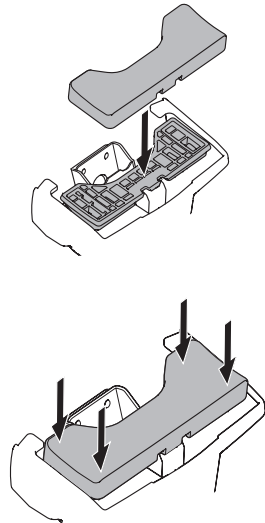

1

Kit 5101

VOLKSWAGEN Polo, 5-dr Hatchback, 18-

ISO 11154-E

1 KIT + FOOT PACK 2

x4

2

x4

3

x4

THULE WingBar Evo	THULE WingBar Edge	THULE WingBar	THULE SquareBar	Evo X (scale)	Edge X (scale)
VOLKSWAGEN Polo, 5-dr Hatchback, 18-				40,5	P

THULE ProBar	THULE SlideBar			X (mm/inch)	
VOLKSWAGEN Polo, 5-dr Hatchback, 18-				1056 mm / 41 5/8"	

THULE WingBar Evo	THULE WingBar Edge	THULE WingBar	THULE SquareBar	Evo Y (scale)	Edge Y (scale)
VOLKSWAGEN Polo, 5-dr Hatchback, 18-				33	M

THULE ProBar	THULE SlideBar			Y (mm/inch)	
VOLKSWAGEN Polo, 5-dr Hatchback, 18-				981 mm / 38 5/8"	

	W (mm/inch)	Z (mm/inch)
VOLKSWAGEN Polo, 5-dr Hatchback, 18-	780 mm / 30 3/4"	140 mm / 5 1/2"