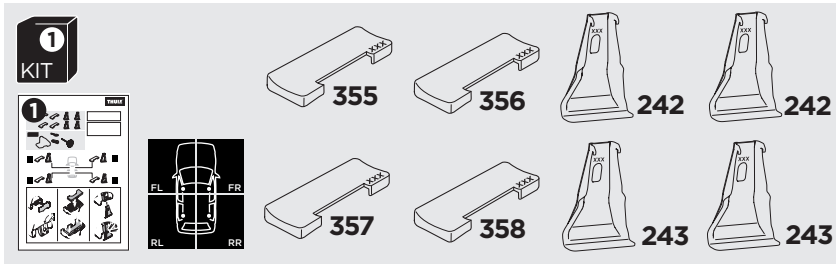

1

Kit 5101

VOLKSWAGEN Polo, 5-dr Hatchback, 18-

ISO 11154-E

1 KIT + FOOT PACK 2

x4

2

x4

3

x4

THULE WingBar Evo	THULE WingBar Edge	THULE WingBar	THULE SquareBar	Evo X (scale)	Edge X (scale)
VOLKSWAGEN Polo, 5-dr Hatchback, 18-				40,5	P

THULE ProBar	THULE SlideBar			X (mm/inch)	
VOLKSWAGEN Polo, 5-dr Hatchback, 18-				1056 mm / 41 5/8"	

THULE WingBar Evo	THULE WingBar Edge	THULE WingBar	THULE SquareBar	Evo Y (scale)	Edge Y (scale)
VOLKSWAGEN Polo, 5-dr Hatchback, 18-				33	M

THULE ProBar	THULE SlideBar			Y (mm/inch)	
VOLKSWAGEN Polo, 5-dr Hatchback, 18-				981 mm / 38 5/8"	

	W (mm/inch)	Z (mm/inch)
VOLKSWAGEN Polo, 5-dr Hatchback, 18-	780 mm / 30 3/4"	140 mm / 5 1/2"