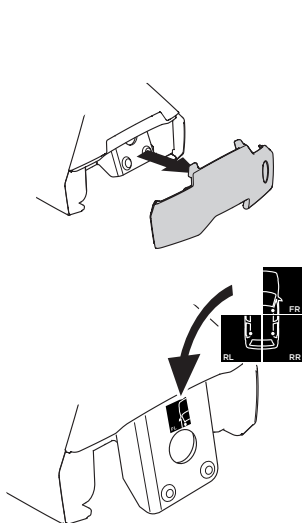

1

Kit 5101

VOLKSWAGEN Polo, 5-dr Hatchback, 18-

ISO 11154-E

1 KIT + FOOT PACK 2

x4

2

x4

3

x4

THULE WingBar Evo	THULE WingBar Edge	THULE WingBar	THULE SquareBar	Evo X (scale)	Edge X (scale)
VOLKSWAGEN Polo, 5-dr Hatchback, 18-				40,5	P

THULE ProBar	THULE SlideBar			X (mm/inch)	
VOLKSWAGEN Polo, 5-dr Hatchback, 18-				1056 mm / 41 5/8"	

THULE WingBar Evo	THULE WingBar Edge	THULE WingBar	THULE SquareBar	Evo Y (scale)	Edge Y (scale)
VOLKSWAGEN Polo, 5-dr Hatchback, 18-				33	M

THULE ProBar	THULE SlideBar			Y (mm/inch)	
VOLKSWAGEN Polo, 5-dr Hatchback, 18-				981 mm / 38 5/8"	

	W (mm/inch)	Z (mm/inch)
VOLKSWAGEN Polo, 5-dr Hatchback, 18-	780 mm / 30 3/4"	140 mm / 5 1/2"