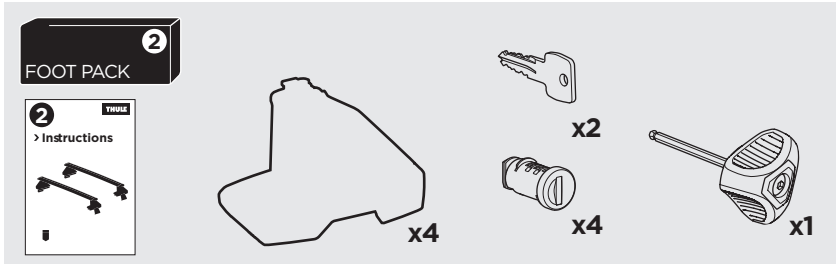

1

Kit 5101

VOLKSWAGEN Polo, 5-dr Hatchback, 18-

ISO 11154-E

1 KIT + FOOT PACK 2

x4

2

x4

3

x4

THULE WingBar Evo	THULE WingBar Edge	THULE WingBar	THULE SquareBar	Evo X (scale)	Edge X (scale)
VOLKSWAGEN Polo, 5-dr Hatchback, 18-				40,5	P

THULE ProBar	THULE SlideBar			X (mm/inch)	
VOLKSWAGEN Polo, 5-dr Hatchback, 18-				1056 mm / 41 5/8"	

THULE WingBar Evo	THULE WingBar Edge	THULE WingBar	THULE SquareBar	Evo Y (scale)	Edge Y (scale)
VOLKSWAGEN Polo, 5-dr Hatchback, 18-				33	M

THULE ProBar	THULE SlideBar			Y (mm/inch)	
VOLKSWAGEN Polo, 5-dr Hatchback, 18-				981 mm / 38 5/8"	

	W (mm/inch)	Z (mm/inch)
VOLKSWAGEN Polo, 5-dr Hatchback, 18-	780 mm / 30 3/4"	140 mm / 5 1/2"