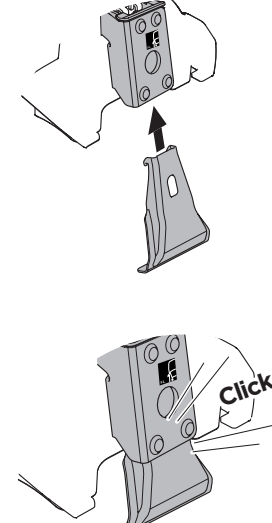

1

Kit 5101

VOLKSWAGEN Polo, 5-dr Hatchback, 18-

ISO 11154-E

1 KIT + FOOT PACK 2

x4

2

x4

3

x4

THULE WingBar Evo	THULE WingBar Edge	THULE WingBar	THULE SquareBar	Evo X (scale)	Edge X (scale)
VOLKSWAGEN Polo, 5-dr Hatchback, 18-				40,5	P

THULE ProBar	THULE SlideBar			X (mm/inch)	
VOLKSWAGEN Polo, 5-dr Hatchback, 18-				1056 mm / 41 5/8"	