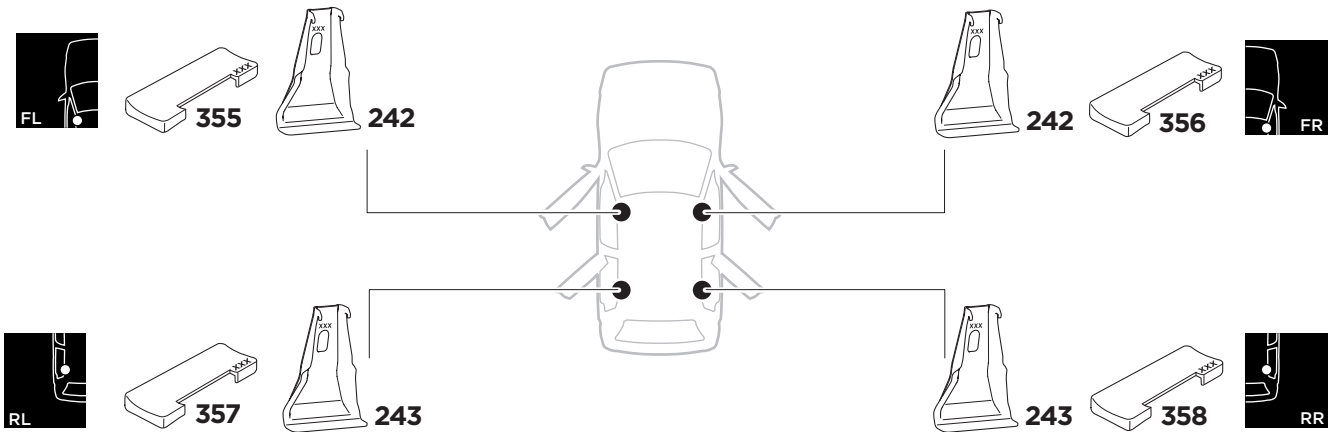

1

Kit 5101

VOLKSWAGEN Polo, 5-dr Hatchback, 18-

ISO 11154-E

1 KIT + FOOT PACK 2

x4

2

x4

3

x4

THULE WingBar Evo	THULE WingBar Edge	THULE WingBar	THULE SquareBar	Evo X (scale)	Edge X (scale)
VOLKSWAGEN Polo, 5-dr Hatchback, 18-				40,5	P

THULE ProBar	THULE SlideBar			X (mm/inch)	
VOLKSWAGEN Polo, 5-dr Hatchback, 18-				1056 mm / 41 5/8"	

THULE WingBar Evo	THULE WingBar Edge	THULE WingBar	THULE SquareBar	Evo Y (scale)	Edge Y (scale)
VOLKSWAGEN Polo, 5-dr Hatchback, 18-				33	M

THULE ProBar	THULE SlideBar			Y (mm/inch)	
VOLKSWAGEN Polo, 5-dr Hatchback, 18-				981 mm / 38 5/8"	

	W (mm/inch)	Z (mm/inch)
VOLKSWAGEN Polo, 5-dr Hatchback, 18-	780 mm / 30 3/4"	140 mm / 5 1/2"