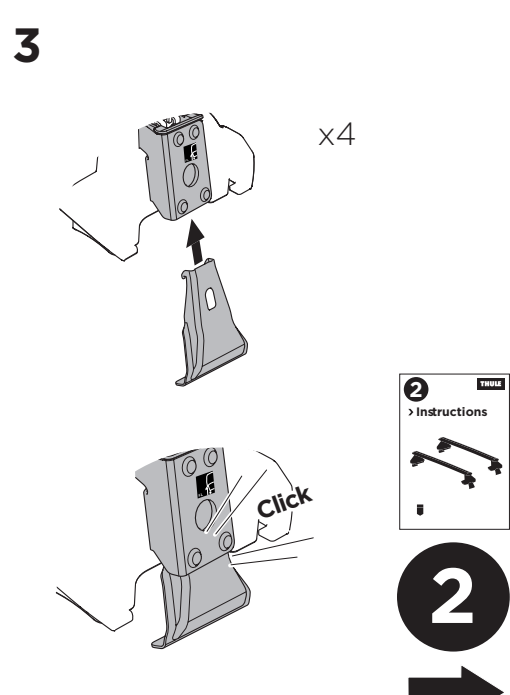

1

Kit 5100 SEAT León, 5-dr Hatchback, 13-

ISO 11154-E

THULE WingBar Evo	THULE WingBar Edge	THULE WingBar	THULE SquareBar	Evo X (scale)	Edge X (scale)
SEAT León, 5-dr Hatchback, 13-				40,5	P
THULE ProBar	THULE SlideBar				X (mm/inch)
SEAT León, 5-dr Hatchback, 13-				1056 mm / 41 5/8"	

THULE WingBar Evo	THULE WingBar Edge	THULE WingBar	THULE SquareBar	Evo Y (scale)	Edge Y (scale)
SEAT León, 5-dr Hatchback, 13-				32	O
THULE ProBar	THULE SlideBar				Y (mm/inch)
SEAT León, 5-dr Hatchback, 13-				971 mm / 38 1/4"	

	W (mm/inch)	Z (mm/inch)
SEAT León, 5-dr Hatchback, 13-	710 mm / 28"	200 mm / 7 7/8"