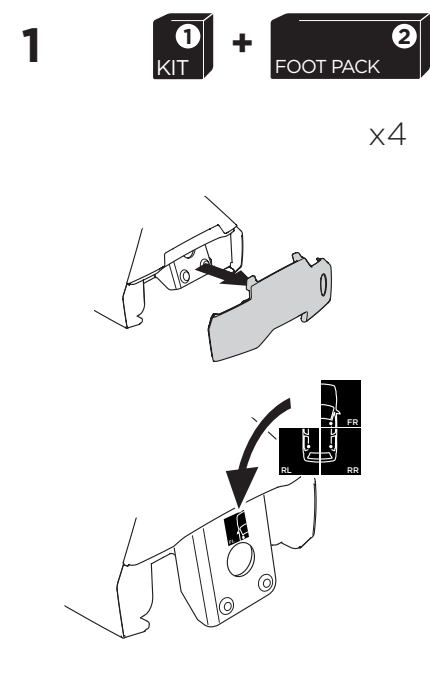

1

Kit 5100 SEAT León, 5-dr Hatchback, 13-

ISO 11154-E

THULE WingBar Evo	THULE WingBar Edge	THULE WingBar	THULE SquareBar	Evo X (scale)	Edge X (scale)
SEAT León, 5-dr Hatchback, 13-				40,5	P
THULE ProBar	THULE SlideBar				X (mm/inch)
SEAT León, 5-dr Hatchback, 13-				1056 mm / 41 5/8"	

THULE WingBar Evo	THULE WingBar Edge	THULE WingBar	THULE SquareBar	Evo Y (scale)	Edge Y (scale)
SEAT León, 5-dr Hatchback, 13-				32	O
THULE ProBar	THULE SlideBar				Y (mm/inch)
SEAT León, 5-dr Hatchback, 13-				971 mm / 38 1/4"	

	W (mm/inch)	Z (mm/inch)
SEAT León, 5-dr Hatchback, 13-	710 mm / 28"	200 mm / 7 7/8"