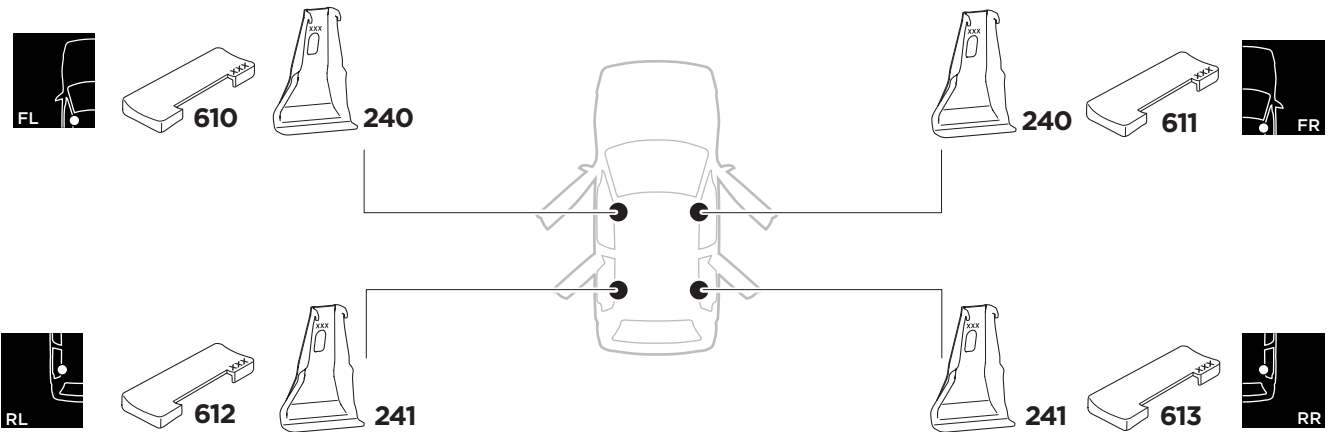

1

Kit 5100 SEAT León, 5-dr Hatchback, 13-

ISO 11154-E

THULE WingBar Evo	THULE WingBar Edge	THULE WingBar	THULE SquareBar	Evo X (scale)	Edge X (scale)
SEAT León, 5-dr Hatchback, 13-				40,5	P
THULE ProBar	THULE SlideBar				X (mm/inch)
SEAT León, 5-dr Hatchback, 13-				1056 mm / 41 5/8"	

THULE WingBar Evo	THULE WingBar Edge	THULE WingBar	THULE SquareBar	Evo Y (scale)	Edge Y (scale)
SEAT León, 5-dr Hatchback, 13-				32	O
THULE ProBar	THULE SlideBar				Y (mm/inch)
SEAT León, 5-dr Hatchback, 13-				971 mm / 38 1/4"	

	W (mm/inch)	Z (mm/inch)
SEAT León, 5-dr Hatchback, 13-	710 mm / 28"	200 mm / 7 7/8"