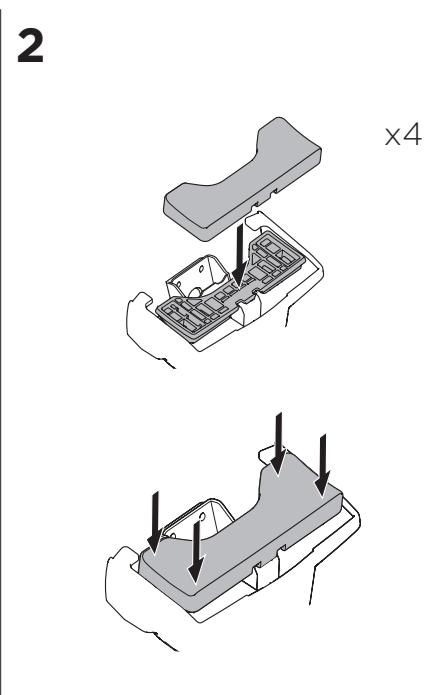

1

Kit 5100 SEAT León, 5-dr Hatchback, 13-

ISO 11154-E

THULE WingBar Evo	THULE WingBar Edge	THULE WingBar	THULE SquareBar	Evo X (scale)	Edge X (scale)
SEAT León, 5-dr Hatchback, 13-				40,5	P
THULE ProBar	THULE SlideBar				X (mm/inch)
SEAT León, 5-dr Hatchback, 13-				1056 mm / 41 5/8"	

THULE WingBar Evo	THULE WingBar Edge	THULE WingBar	THULE SquareBar	Evo Y (scale)	Edge Y (scale)
SEAT León, 5-dr Hatchback, 13-				32	O
THULE ProBar	THULE SlideBar				Y (mm/inch)
SEAT León, 5-dr Hatchback, 13-				971 mm / 38 1/4"	

	W (mm/inch)	Z (mm/inch)
SEAT León, 5-dr Hatchback, 13-	710 mm / 28"	200 mm / 7 7/8"