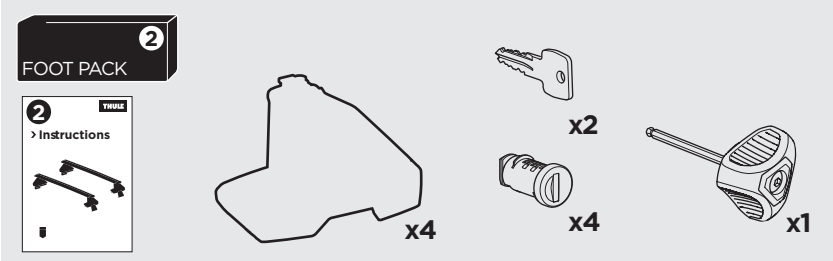

1

Kit 5100 SEAT León, 5-dr Hatchback, 13-

ISO 11154-E

THULE WingBar Evo	THULE WingBar Edge	THULE WingBar	THULE SquareBar	Evo X (scale)	Edge X (scale)
SEAT León, 5-dr Hatchback, 13-				40,5	P
THULE ProBar	THULE SlideBar				X (mm/inch)
SEAT León, 5-dr Hatchback, 13-				1056 mm / 41 5/8"	

THULE WingBar Evo	THULE WingBar Edge	THULE WingBar	THULE SquareBar	Evo Y (scale)	Edge Y (scale)
SEAT León, 5-dr Hatchback, 13-				32	O
THULE ProBar	THULE SlideBar				Y (mm/inch)
SEAT León, 5-dr Hatchback, 13-				971 mm / 38 1/4"	

	W (mm/inch)	Z (mm/inch)
SEAT León, 5-dr Hatchback, 13-	710 mm / 28"	200 mm / 7 7/8"