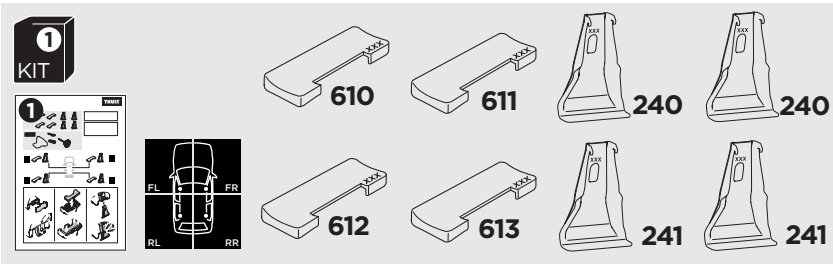

1

Kit 5100 SEAT León, 5-dr Hatchback, 13-

ISO 11154-E

THULE WingBar Evo	THULE WingBar Edge	THULE WingBar	THULE SquareBar	Evo X (scale)	Edge X (scale)
SEAT León, 5-dr Hatchback, 13-				40,5	P
THULE ProBar	THULE SlideBar				X (mm/inch)
SEAT León, 5-dr Hatchback, 13-				1056 mm / 41 5/8"	

THULE WingBar Evo	THULE WingBar Edge	THULE WingBar	THULE SquareBar	Evo Y (scale)	Edge Y (scale)
SEAT León, 5-dr Hatchback, 13-				32	O
THULE ProBar	THULE SlideBar				Y (mm/inch)
SEAT León, 5-dr Hatchback, 13-				971 mm / 38 1/4"	

	W (mm/inch)	Z (mm/inch)
SEAT León, 5-dr Hatchback, 13-	710 mm / 28"	200 mm / 7 7/8"