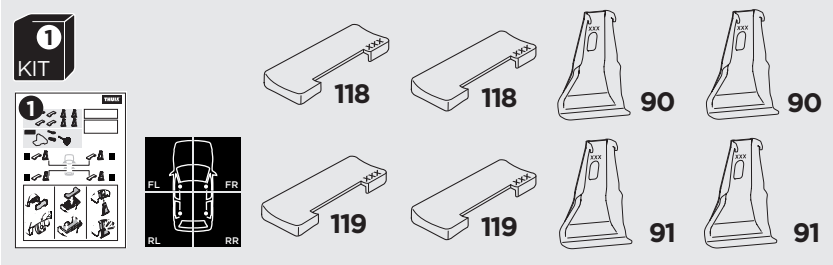

1

Kit 145022

SEAT Mii, 3/5-dr Hatchback, 12-
 SKODA Citigo, 3/5-dr Hatchback, 12-
 VOLKSWAGEN Up, 3/5-dr Hatchback, 12-

ISO 11154-E

 THULE WingBar Evo  THULE WingBar Edge  THULE WingBar  THULE SquareBar Evo	Evo X (scale)	Edge X (scale)
SEAT Mii, 3/5-dr Hatchback, 12-	38,5	B
SKODA Citigo, 3/5-dr Hatchback, 12-	38,5	B
VOLKSWAGEN Up, 3/5-dr Hatchback, 12-	38,5	B

 THULE ProBar Evo  THULE SlideBar Evo	X (mm/inch)
SEAT Mii, 3/5-dr Hatchback, 12-	1036 mm / 40 ³ / ₄ "
SKODA Citigo, 3/5-dr Hatchback, 12-	1036 mm / 40 ³ / ₄ "
VOLKSWAGEN Up, 3/5-dr Hatchback, 12-	1036 mm / 40 ³ / ₄ "

 THULE WingBar Evo  THULE WingBar Edge  THULE WingBar  THULE SquareBar Evo	Evo Y (scale)	Edge Y (scale)
SEAT Mii, 3/5-dr Hatchback, 12-	36,5	F
SKODA Citigo, 3/5-dr Hatchback, 12-	36,5	F
VOLKSWAGEN Up, 3/5-dr Hatchback, 12-	36,5	F

 THULE ProBar Evo  THULE SlideBar Evo	Y (mm/inch)
SEAT Mii, 3/5-dr Hatchback, 12-	1016 mm / 40"
SKODA Citigo, 3/5-dr Hatchback, 12-	1016 mm / 40"
VOLKSWAGEN Up, 3/5-dr Hatchback, 12-	1016 mm / 40"

	W (mm/inch)	Z (mm/inch)
SEAT Mii, 3/5-dr Hatchback, 12-	725 mm / 28 ¹ / ₂ "	340 mm / 13 ³ / ₈ "
SKODA Citigo, 3/5-dr Hatchback, 12-	725 mm / 28 ¹ / ₂ "	340 mm / 13 ³ / ₈ "
VOLKSWAGEN Up, 3/5-dr Hatchback, 12-	725 mm / 28 ¹ / ₂ "	340 mm / 13 ³ / ₈ "