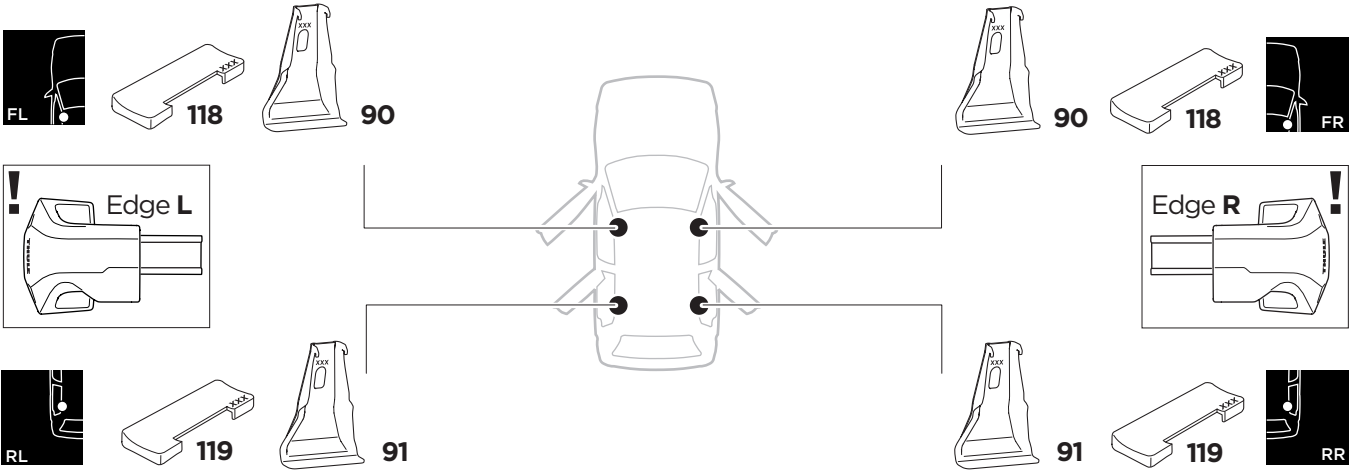

1

Kit 145022

SEAT Mii, 3/5-dr Hatchback, 12-
 SKODA Citigo, 3/5-dr Hatchback, 12-
 VOLKSWAGEN Up, 3/5-dr Hatchback, 12-

ISO 11154-E

 THULE WingBar Evo  THULE WingBar Edge  THULE WingBar  THULE SquareBar Evo	Evo X (scale)	Edge X (scale)
SEAT Mii, 3/5-dr Hatchback, 12-	38,5	B
SKODA Citigo, 3/5-dr Hatchback, 12-	38,5	B
VOLKSWAGEN Up, 3/5-dr Hatchback, 12-	38,5	B

 THULE ProBar Evo  THULE SlideBar Evo	X (mm/inch)
SEAT Mii, 3/5-dr Hatchback, 12-	1036 mm / 40 ³ / ₄ "
SKODA Citigo, 3/5-dr Hatchback, 12-	1036 mm / 40 ³ / ₄ "
VOLKSWAGEN Up, 3/5-dr Hatchback, 12-	1036 mm / 40 ³ / ₄ "

 THULE WingBar Evo  THULE WingBar Edge  THULE WingBar  THULE SquareBar Evo	Evo Y (scale)	Edge Y (scale)
SEAT Mii, 3/5-dr Hatchback, 12-	36,5	F
SKODA Citigo, 3/5-dr Hatchback, 12-	36,5	F
VOLKSWAGEN Up, 3/5-dr Hatchback, 12-	36,5	F

 THULE ProBar Evo  THULE SlideBar Evo	Y (mm/inch)
SEAT Mii, 3/5-dr Hatchback, 12-	1016 mm / 40"
SKODA Citigo, 3/5-dr Hatchback, 12-	1016 mm / 40"
VOLKSWAGEN Up, 3/5-dr Hatchback, 12-	1016 mm / 40"

	W (mm/inch)	Z (mm/inch)
SEAT Mii, 3/5-dr Hatchback, 12-	725 mm / 28 ¹ / ₂ "	340 mm / 13 ³ / ₈ "
SKODA Citigo, 3/5-dr Hatchback, 12-	725 mm / 28 ¹ / ₂ "	340 mm / 13 ³ / ₈ "
VOLKSWAGEN Up, 3/5-dr Hatchback, 12-	725 mm / 28 ¹ / ₂ "	340 mm / 13 ³ / ₈ "