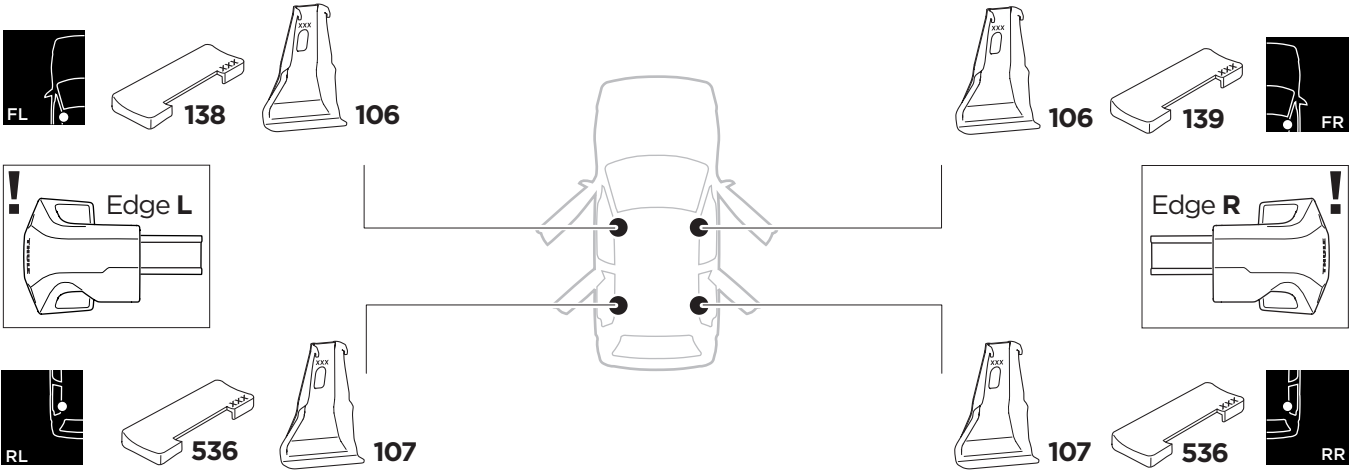

1

Kit 145026

HOLDEN Astra Sports Tourer, 5-dr Estate, 16-22

OPEL Astra Sports Tourer, 5-dr Estate, 16-22

VAUXHALL Astra Sports Tourer, 5-dr Estate, 16-22

ISO 11154-E

5563618001

Bring your life
thule.com

THULE WingBar Evo	THULE WingBar Edge	THULE WingBar	THULE SquareBar Evo	Evo X (scale)	Edge X (scale)
HOLDEN Astra Sports Tourer, 5-dr Estate, 16-22				43	K
OPEL Astra Sports Tourer, 5-dr Estate, 16-22				43	K
VAUXHALL Astra Sports Tourer, 5-dr Estate, 16-22				43	K

THULE ProBar Evo	THULE SlideBar Evo	X (mm/inch)
HOLDEN Astra Sports Tourer, 5-dr Estate, 16-22		1081 mm / 42 9/16"
OPEL Astra Sports Tourer, 5-dr Estate, 16-22		1081 mm / 42 9/16"
VAUXHALL Astra Sports Tourer, 5-dr Estate, 16-22		1081 mm / 42 9/16"

THULE WingBar Evo	THULE WingBar Edge	THULE WingBar	THULE SquareBar Evo	Evo Y (scale)	Edge Y (scale)
HOLDEN Astra Sports Tourer, 5-dr Estate, 16-22				38	C
OPEL Astra Sports Tourer, 5-dr Estate, 16-22				38	C
VAUXHALL Astra Sports Tourer, 5-dr Estate, 16-22				38	C

THULE ProBar Evo	THULE SlideBar Evo	Y (mm/inch)
HOLDEN Astra Sports Tourer, 5-dr Estate, 16-22		1031 mm / 40 5/8"
OPEL Astra Sports Tourer, 5-dr Estate, 16-22		1031 mm / 40 5/8"
VAUXHALL Astra Sports Tourer, 5-dr Estate, 16-22		1031 mm / 40 5/8"

	W (mm/inch)	Z (mm/inch)
HOLDEN Astra Sports Tourer, 5-dr Estate, 16-22	720 mm / 28 3/8"	250 mm / 9 7/8"
OPEL Astra Sports Tourer, 5-dr Estate, 16-22	720 mm / 28 3/8"	250 mm / 9 7/8"
VAUXHALL Astra Sports Tourer, 5-dr Estate, 16-22	720 mm / 28 3/8"	250 mm / 9 7/8"