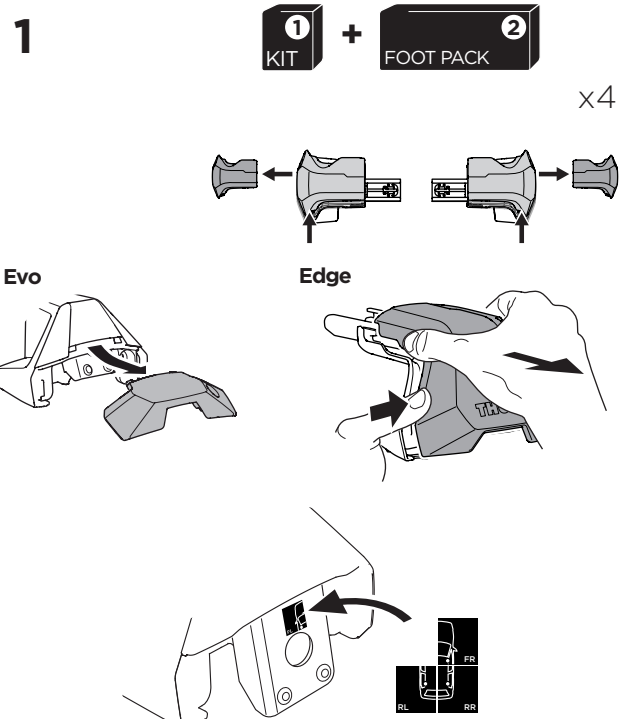

1

Kit 145026

HOLDEN Astra Sports Tourer, 5-dr Estate, 16-22

OPEL Astra Sports Tourer, 5-dr Estate, 16-22

VAUXHALL Astra Sports Tourer, 5-dr Estate, 16-22

ISO 11154-E

5563618001

Bring your life
thule.com

THULE WingBar Evo	THULE WingBar Edge	THULE WingBar	THULE SquareBar Evo	Evo X (scale)	Edge X (scale)
HOLDEN Astra Sports Tourer, 5-dr Estate, 16-22				43	K
OPEL Astra Sports Tourer, 5-dr Estate, 16-22				43	K
VAUXHALL Astra Sports Tourer, 5-dr Estate, 16-22				43	K

THULE ProBar Evo	THULE SlideBar Evo	X (mm/inch)
HOLDEN Astra Sports Tourer, 5-dr Estate, 16-22		1081 mm / 42 9/16"
OPEL Astra Sports Tourer, 5-dr Estate, 16-22		1081 mm / 42 9/16"
VAUXHALL Astra Sports Tourer, 5-dr Estate, 16-22		1081 mm / 42 9/16"

THULE WingBar Evo	THULE WingBar Edge	THULE WingBar	THULE SquareBar Evo	Evo Y (scale)	Edge Y (scale)
HOLDEN Astra Sports Tourer, 5-dr Estate, 16-22				38	C
OPEL Astra Sports Tourer, 5-dr Estate, 16-22				38	C
VAUXHALL Astra Sports Tourer, 5-dr Estate, 16-22				38	C

THULE ProBar Evo	THULE SlideBar Evo	Y (mm/inch)
HOLDEN Astra Sports Tourer, 5-dr Estate, 16-22		1031 mm / 40 5/8"
OPEL Astra Sports Tourer, 5-dr Estate, 16-22		1031 mm / 40 5/8"
VAUXHALL Astra Sports Tourer, 5-dr Estate, 16-22		1031 mm / 40 5/8"

	W (mm/inch)	Z (mm/inch)
HOLDEN Astra Sports Tourer, 5-dr Estate, 16-22	720 mm / 28 3/8"	250 mm / 9 7/8"
OPEL Astra Sports Tourer, 5-dr Estate, 16-22	720 mm / 28 3/8"	250 mm / 9 7/8"
VAUXHALL Astra Sports Tourer, 5-dr Estate, 16-22	720 mm / 28 3/8"	250 mm / 9 7/8"