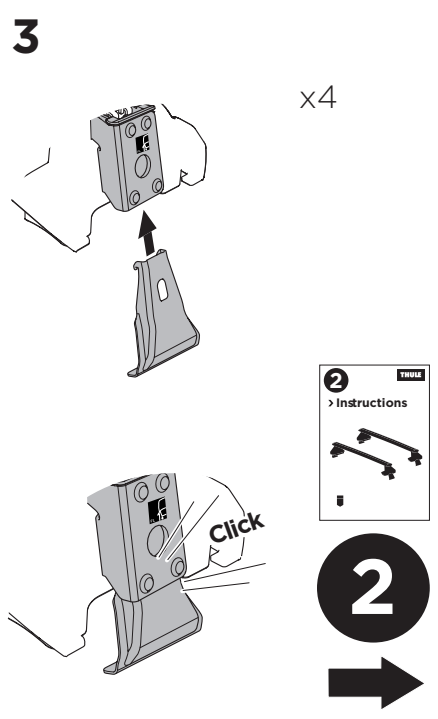

1

Kit 145026

HOLDEN Astra Sports Tourer, 5-dr Estate, 16-22

OPEL Astra Sports Tourer, 5-dr Estate, 16-22

VAUXHALL Astra Sports Tourer, 5-dr Estate, 16-22

ISO 11154-E

5563618001

Bring your life
thule.com

THULE WingBar Evo	THULE WingBar Edge	THULE WingBar	THULE SquareBar Evo	Evo X (scale)	Edge X (scale)
HOLDEN Astra Sports Tourer, 5-dr Estate, 16-22				43	K
OPEL Astra Sports Tourer, 5-dr Estate, 16-22				43	K
VAUXHALL Astra Sports Tourer, 5-dr Estate, 16-22				43	K

THULE ProBar Evo	THULE SlideBar Evo	X (mm/inch)
HOLDEN Astra Sports Tourer, 5-dr Estate, 16-22		1081 mm / 42 9/16"
OPEL Astra Sports Tourer, 5-dr Estate, 16-22		1081 mm / 42 9/16"
VAUXHALL Astra Sports Tourer, 5-dr Estate, 16-22		1081 mm / 42 9/16"

THULE WingBar Evo	THULE WingBar Edge	THULE WingBar	THULE SquareBar Evo	Evo Y (scale)	Edge Y (scale)
HOLDEN Astra Sports Tourer, 5-dr Estate, 16-22				38	C
OPEL Astra Sports Tourer, 5-dr Estate, 16-22				38	C
VAUXHALL Astra Sports Tourer, 5-dr Estate, 16-22				38	C

THULE ProBar Evo	THULE SlideBar Evo	Y (mm/inch)
HOLDEN Astra Sports Tourer, 5-dr Estate, 16-22		1031 mm / 40 5/8"
OPEL Astra Sports Tourer, 5-dr Estate, 16-22		1031 mm / 40 5/8"
VAUXHALL Astra Sports Tourer, 5-dr Estate, 16-22		1031 mm / 40 5/8"

	W (mm/inch)	Z (mm/inch)
HOLDEN Astra Sports Tourer, 5-dr Estate, 16-22	720 mm / 28 3/8"	250 mm / 9 7/8"
OPEL Astra Sports Tourer, 5-dr Estate, 16-22	720 mm / 28 3/8"	250 mm / 9 7/8"
VAUXHALL Astra Sports Tourer, 5-dr Estate, 16-22	720 mm / 28 3/8"	250 mm / 9 7/8"