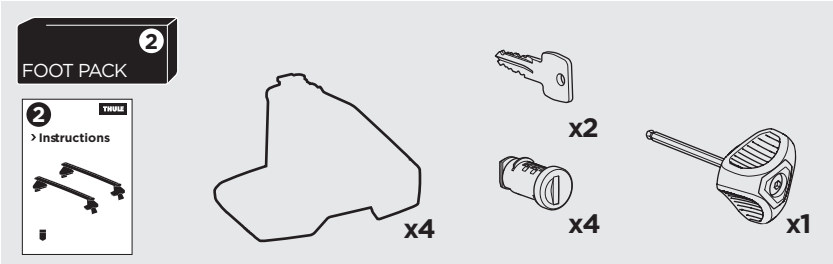

1

Kit 145026

HOLDEN Astra Sports Tourer, 5-dr Estate, 16-22

OPEL Astra Sports Tourer, 5-dr Estate, 16-22

VAUXHALL Astra Sports Tourer, 5-dr Estate, 16-22

ISO 11154-E

5563618001

Bring your life
thule.com

THULE WingBar Evo	THULE WingBar Edge	THULE WingBar	THULE SquareBar Evo	Evo X (scale)	Edge X (scale)
HOLDEN Astra Sports Tourer, 5-dr Estate, 16-22				43	K
OPEL Astra Sports Tourer, 5-dr Estate, 16-22				43	K
VAUXHALL Astra Sports Tourer, 5-dr Estate, 16-22				43	K

THULE ProBar Evo	THULE SlideBar Evo	X (mm/inch)
HOLDEN Astra Sports Tourer, 5-dr Estate, 16-22		1081 mm / 42 9/16"
OPEL Astra Sports Tourer, 5-dr Estate, 16-22		1081 mm / 42 9/16"
VAUXHALL Astra Sports Tourer, 5-dr Estate, 16-22		1081 mm / 42 9/16"

THULE WingBar Evo	THULE WingBar Edge	THULE WingBar	THULE SquareBar Evo	Evo Y (scale)	Edge Y (scale)
HOLDEN Astra Sports Tourer, 5-dr Estate, 16-22				38	C
OPEL Astra Sports Tourer, 5-dr Estate, 16-22				38	C
VAUXHALL Astra Sports Tourer, 5-dr Estate, 16-22				38	C

THULE ProBar Evo	THULE SlideBar Evo	Y (mm/inch)
HOLDEN Astra Sports Tourer, 5-dr Estate, 16-22		1031 mm / 40 5/8"
OPEL Astra Sports Tourer, 5-dr Estate, 16-22		1031 mm / 40 5/8"
VAUXHALL Astra Sports Tourer, 5-dr Estate, 16-22		1031 mm / 40 5/8"

	W (mm/inch)	Z (mm/inch)
HOLDEN Astra Sports Tourer, 5-dr Estate, 16-22	720 mm / 28 3/8"	250 mm / 9 7/8"
OPEL Astra Sports Tourer, 5-dr Estate, 16-22	720 mm / 28 3/8"	250 mm / 9 7/8"
VAUXHALL Astra Sports Tourer, 5-dr Estate, 16-22	720 mm / 28 3/8"	250 mm / 9 7/8"