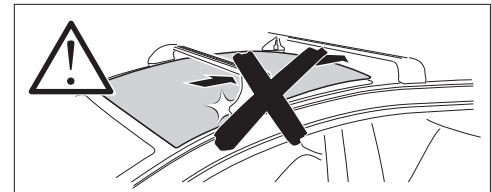

1

Kit 186150

LYNK&CO 01, 5-dr SUV, 19-

ISO 11154-E

This kit is only for vehicles with raised flush railing.

1 KIT
Safety

073 x4 122 x4 004 x4 Spare Part 54201 x4

+ **i2** = Max: 75 kg / 165 lbs

Max 130 km/h / 80 Mph

2 FOOT PACK
Instructions

4 Nm x1

80 km/h / 50 Mph

1 KIT + **2 FOOT PACK**

1 Evo

Edge

2