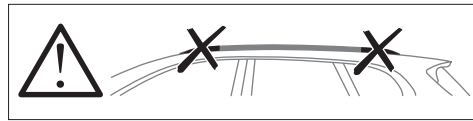

ISO 11154-E

This kit is only for vehicles with raised flush railing.

1 KIT
Safety

073 x4   122 x4   004 x4   Spare Part 54201 x4

+ **i2** = Max: 75 kg / 165 lbs

Max 130 km/h / 80 Mph

2 FOOT PACK
Instructions

4 Nm x1

80 km/h / 50 Mph